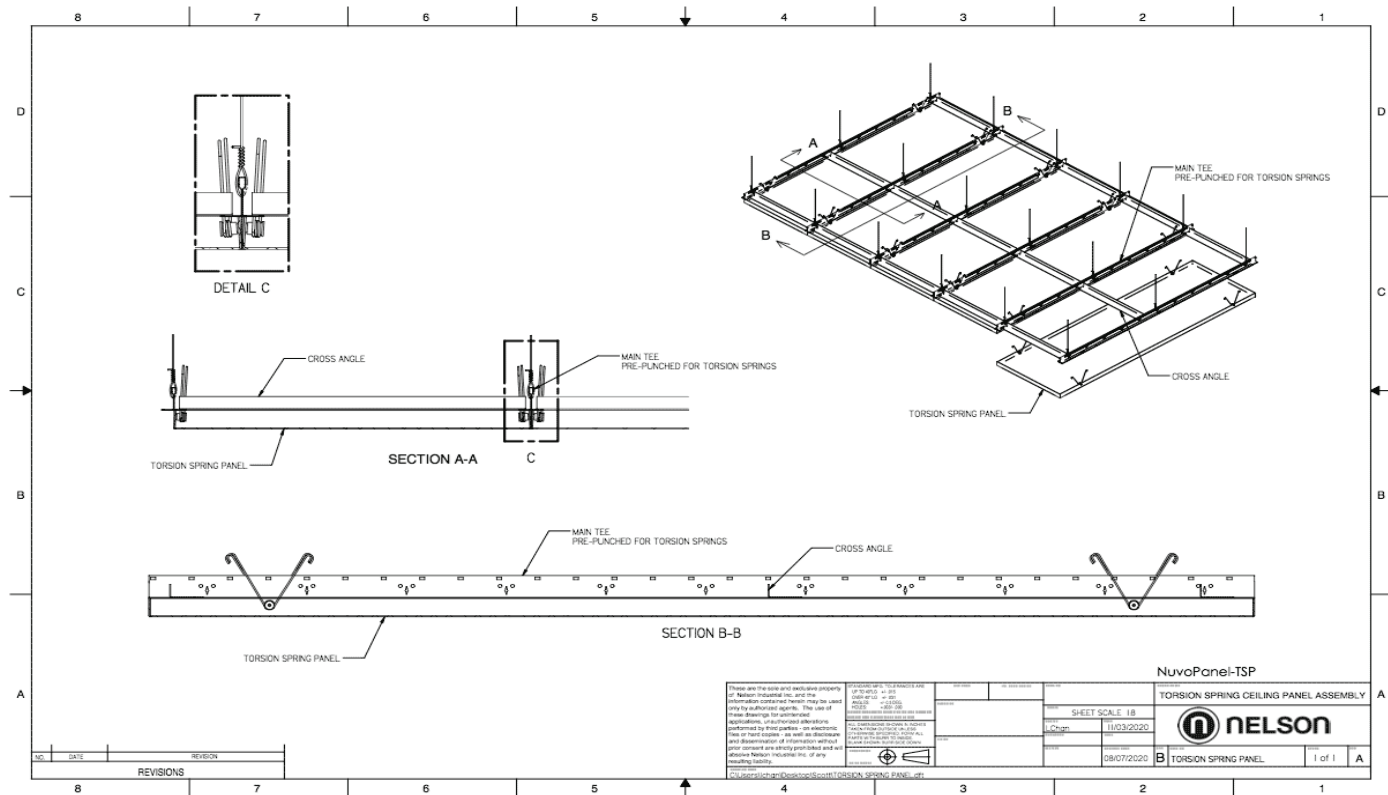

ARCHITECTURAL METALS Division

ABC Studios, Times Square, New York, NY Ceiling Exterior Soffit

Category: Acoustic / Exterior Soffit Ceilings

Materials

NuvoPanel-TSP Exterior perforated hook-on (Torsion Spring) ceiling panels manufactured from 1/8" 3003-H14 alloy aluminum. Panels perforated with 1 3/4" diameter holes on 2 1/2" staggered centers with a 45% open area. For the exterior panels fitted with a 1/4" thick clear polycarbonate lens and with a polyvinyl blue overlay film. Panels and grid finished in a black polyester powder enamel.

For more details and options contact your local Nelson Sales Representative or call our office at 1-800-277-6897 / 905.428.2240

Nelson Industrial Inc. / Architectural Metals Division
905.428.2240 • www.nelsonamd.com