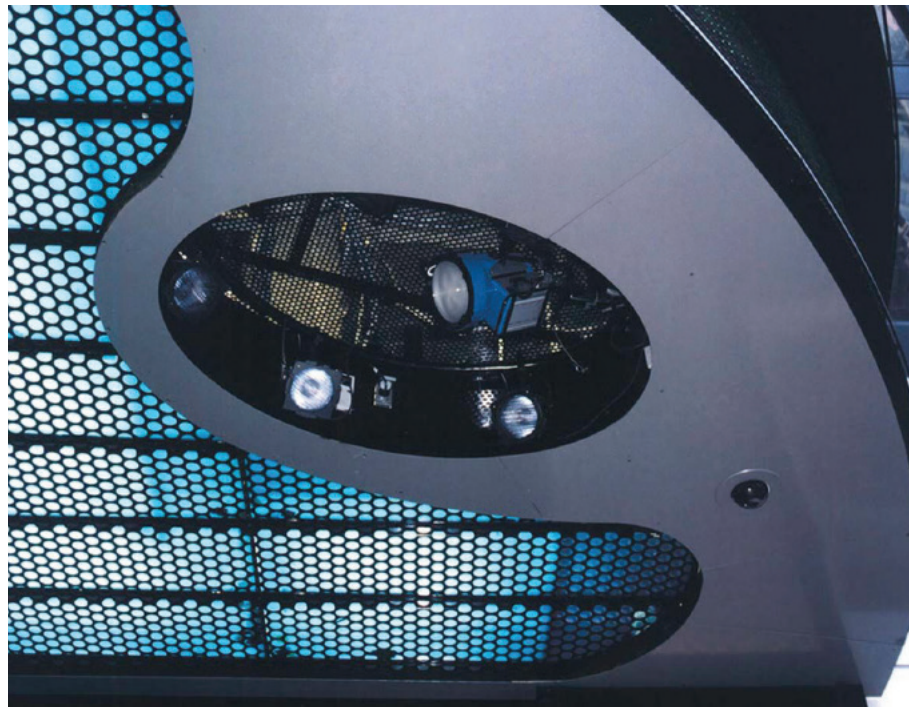

ARCHITECTURAL METALS Division

ABC Studios, Times Square, New York, NY Ceiling Exterior Soffit

Category: Acoustic / Exterior Soffit Ceilings

Materials

NuvoPanel-TSP Exterior perforated hook-on (Torsion Spring) ceiling panels manufactured from 1/8" 3003-H14 alloy aluminum. Panels perforated with 1 3/4" diameter holes on 2 1/2" staggered centers with a 45% open area. For the exterior panels fitted with a 1/4" thick clear polycarbonate lens and with a polyvinyl blue overlay film. Panels and grid finished in a black polyester powder enamel.

For more details and options contact your local Nelson Sales Representative or call our office at 1-800-277-6897 / 905.428.2240

Nelson Industrial Inc. / Architectural Metals Division
905.428.2240 • www.nelsonamd.com